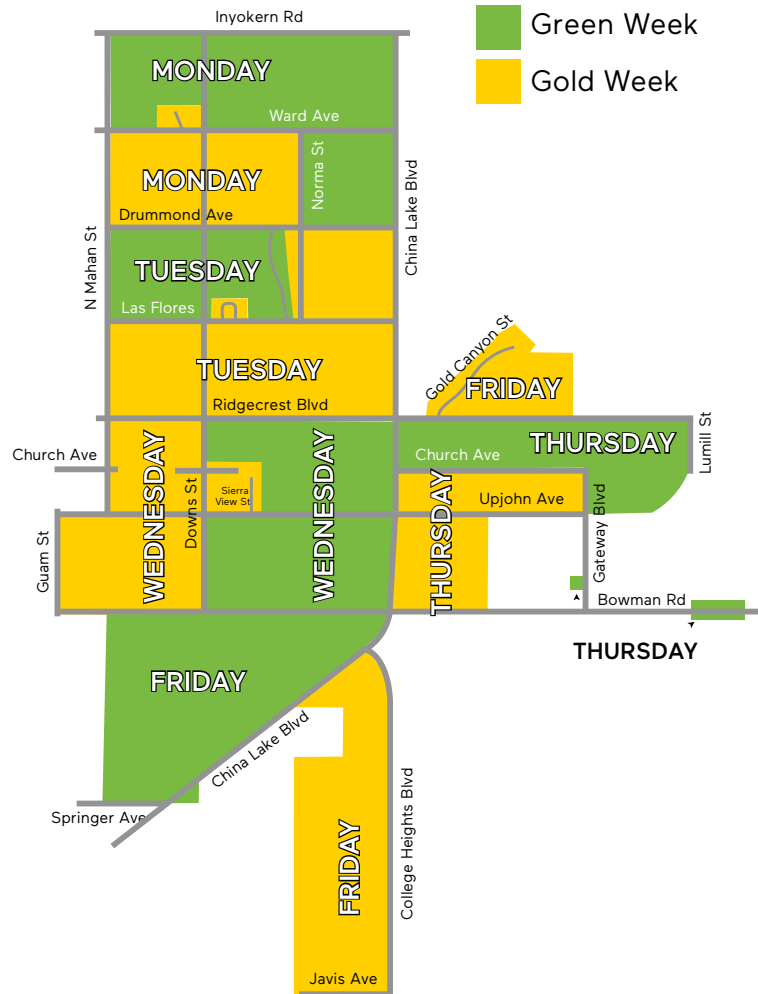

City of Ridgecrest 2023 Collection Schedule

Every Other Week Trash and Recycling Collection Begins Monday, January 9.

- Find your bordering street on the adjacent map to determine if your trash and recycling will be picked up on the Green or Gold weeks.
- Your every other week trash and recycling collection occurs on your regularly scheduled service day on the Green or Gold weeks of the calendar on the back of this page.

Weekly Organics Collection

Organics will be collected weekly on your scheduled collection day.

Recycle Right

WM and the City of Ridgecrest are working together to help residents get back to the basics of recycling with our Recycle Right program.

Recycle empty bottles, cans, glass, clean paper and cardboard.

Keep food and liquid out of your recycling.

No loose plastic bags and no bagged recyclables.

Observed 2023 Holidays

WM observes the following holidays. If the holiday falls on a week day (Monday through Friday), service will be delayed by one day for the remainder of the week. If it falls on a weekend day (Saturday or Sunday), there will be no delay in service.

New Year's Day: Sunday, January 1, 2023

Memorial Day: Monday, May 29, 2023

Independence Day: Tuesday, July 4, 2023

Labor Day: Monday, September 4, 2023

Thanksgiving Day: Thursday, November 23, 2023

Christmas Day: Monday, December 25, 2023