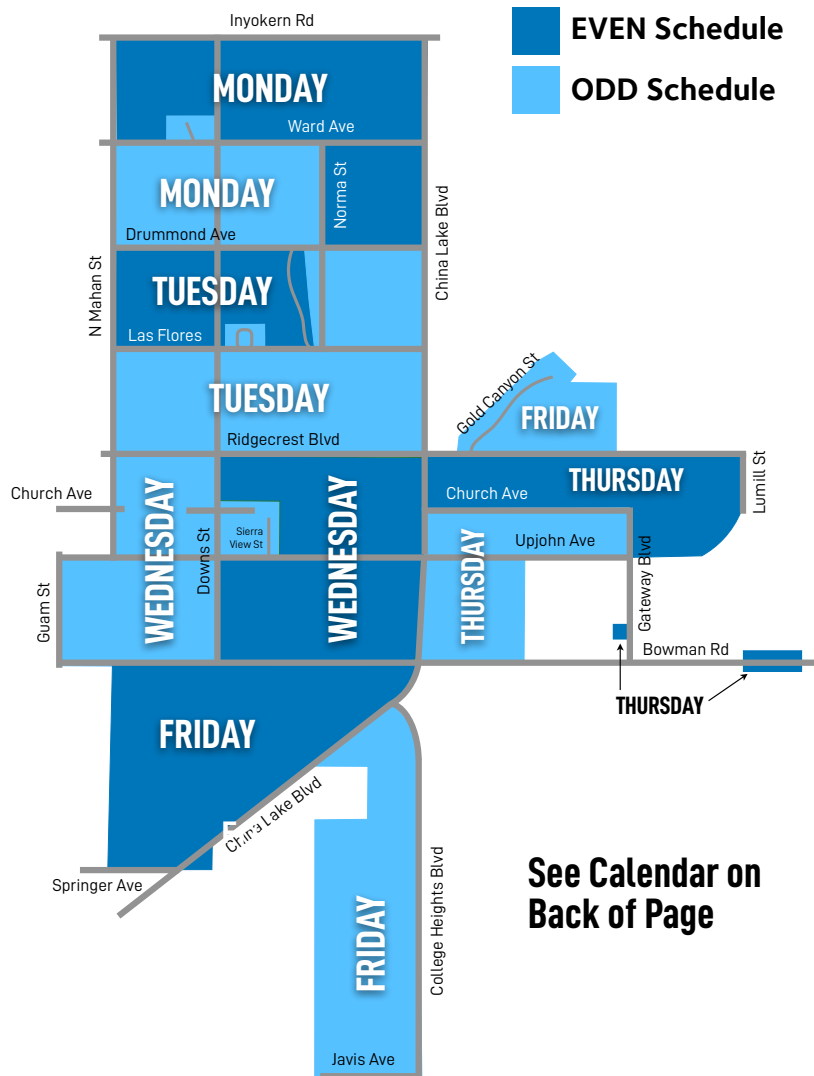

CITY OF RIDGECREST 2021 Residential Recycling Calendar

RECYCLING COLLECTION SCHEDULE

NOTE: Beginning January 11, 2021, Waste Management will be updating its every other week recycling collection schedule for select customers.

- Find your bordering street on the map to determine your scheduled recycling week (Schedule 1 or 2) and day of service.
- Your every other week recycling collection occurs on your regularly scheduled service day on the weeks noted in the calendar on the back of this page.

HOLIDAY SCHEDULE

Collection service does not occur on the following holidays (noted in yellow):

- > New Year's Day
- > Memorial Day
- > Independence Day
- > Labor Day
- > Thanksgiving Day
- > Christmas Day

When a holiday falls on a weekday, your collection will be delayed one day. If a holiday falls on a Saturday or Sunday, there will be no delays in your service.

RECYCLE RIGHT.^{SM}

Your Blue Cart is for Recycling Collection. Waste Management and the City of Ridgecrest are helping residents Recycle Right.^{SM} with the following:

1. Recycle empty bottles, cans, glass and clean paper and cardboard
2. Keep food and liquid out of the recycling cart
3. Keep recyclables loose (not bagged) and return plastic bags to your retailer

For more recycling tips, visit home.wm.com/ridgecrest.

THINK GREEN.®